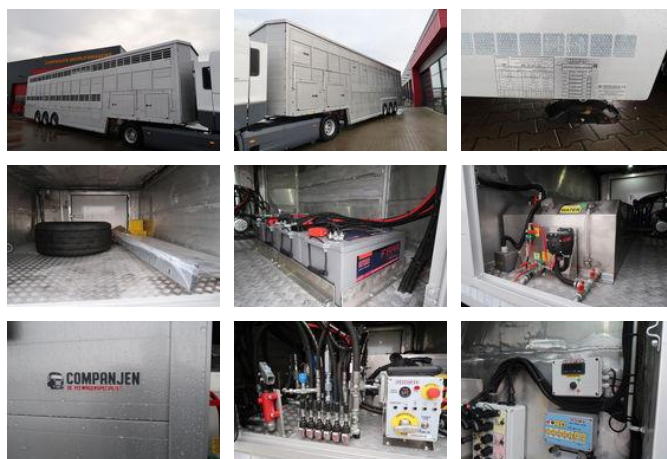

Pezzaioli SBA 63 - BRAND NEW Livestock transport - Cattle transport

Ogólne cechy

Marka	Pezzaioli
Podkategoria	Zwierzęta
Rok budowy	2025
Ogólny stan	Bardzo dobry

Właściwości

Masa własna	11.000kg
payloadWeight	28.000kg
GVW	39.000kg
length	1.385cm
width	255cm

Pezzaioli SBA 63 - BRAND NEW Livestock transport - Cattle transport

Specyfikacje techniczne

numberOfAxles

3

Opis

2 levels of cows, long access to 2nd floor, hydraulic locking, heated water.

accessories

- Anti-lock braking system
- Elevating loading platform
- Storage space
- Shields
- Anti-lock braking system
- EBS
- Led lighting
-
- 2 Floors
- Remote control
- Aggregate
- Drinking water installation
- Fans
- isolated roof
- Feeding doors
- Side doors
- Diagonal corners
- Air suspension
- Drum brakes
- Liftaxle
-