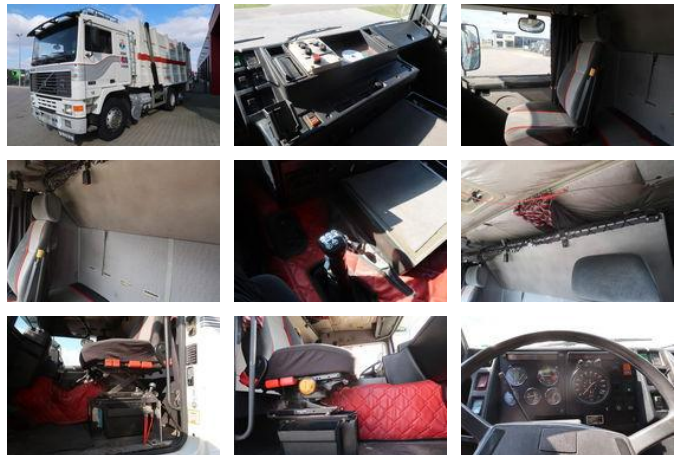

## Volvo F 12.400 Volvo F12-400 Vuilniswagen - Oldtimer

### General features

Brand	Volvo
Model	F 12.400
Subcategory	Garbage truck
Construction year	1989
Date of first registration	16-03-2025
Color	White
Condition	Used
Fuel	Diesel
Emission class	Euro 0

### Characteristics

Empty weight	12.000kg
Load capacity	24.000kg
Cabin	Sleeper cabin
Serial number	YV2H2B4A6KB444833

## Technical specifications

Number of axes	3
Axis configuration	6x2
Transmission	Manual
Engine output	400hp