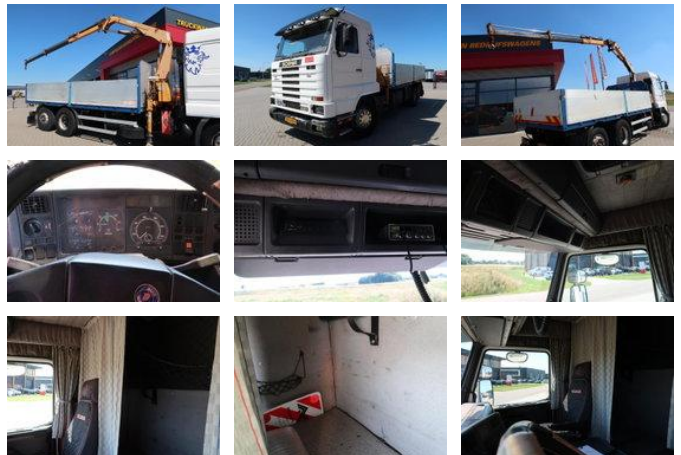

## Scania R143-420 V8 EFFER 8200 Kraan - Effer 8200 Crane

### General features

Brand	Scania
Model	R143-420 V8
Subcategory	Drop side
Licence plate	BB-248-K
Odometer reading	992.590km
Construction year	1995
Date of first registration	01-01-1995
Condition	Used
General condition	Very good
Fuel	Diesel
Emission class	Euro 1

### Characteristics

Empty weight	12.051kg
Load capacity	13.949kg
GVW	26.000kg
Length	910cm
Width	255cm
Cabin	Sleeper cabin
Cylinder contents	14.190cc

## Description

Beautiful Scania open box with Effer crane is working. box length is 5.80mtr Effer crane is 2x extendable for more pictures look at [www.companjen.nl](http://www.companjen.nl)