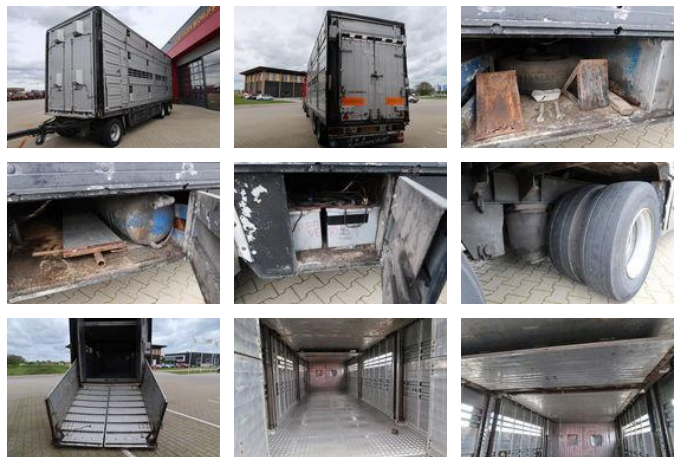

Pezzaioli RBA31 - 1997 - Cattle transport

General features

Brand	Pezzaioli
Subcategory	Livestock
Licence plate	WV-NR-22
Construction year	1997
Date of first registration	11-11-1997
Condition	Used

Characteristics

Empty weight	8.860kg
Load capacity	15.140kg
GWV	24.000kg
Length	8.100cm
Width	254cm

Pezzaioli RBA31 - 1997 - Cattle transport

Technical specifications

Number of axes

3

Description

3 layers for sheep, 2 layers for cows, Nice trailer for agricultural traffic

Accessories

- Anti-lock braking system
- Spare wheel
- 3 Floors
- lifting roof
- Storage space
-
- 2 Floors
- Hydraulic floors
- Load through system
- Drinking water installation
-
- Fans
- Rear doors
-
-
- Air suspension
- Drumbrakes
- Liftaxle
-