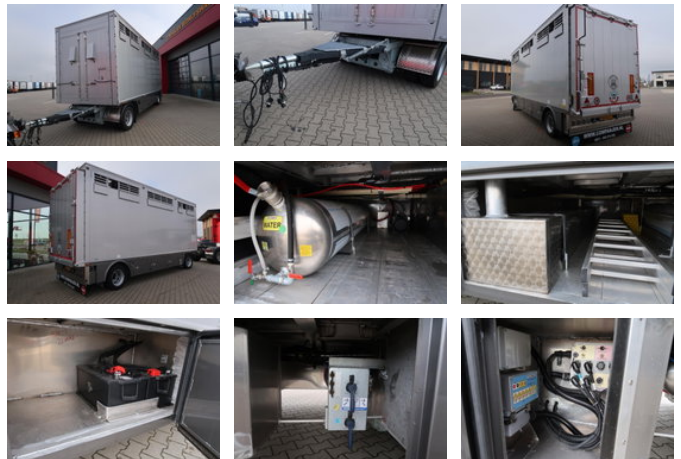

Pezzaioli N/A RBA22 ER - Brand new!

General features

Brand	Pezzaioli
Subcategory	Livestock
Licence plate	06-wlj-3
Construction year	2024
Color	Gray
General condition	Very good

Characteristics

Empty weight	6.000kg
Load capacity	14.000kg
GVW	20.000kg
Length	720cm
Width	255cm

Pezzaioli N/A RBA22 ER - Brand new!

Technical specifications

Number of axes

2

Description

New Pezzaioli trailer, 2 sliding gates, with inner door for safety. Left and right fans, equipped with drinking troughs. inside height 2.75 also suitable for horses