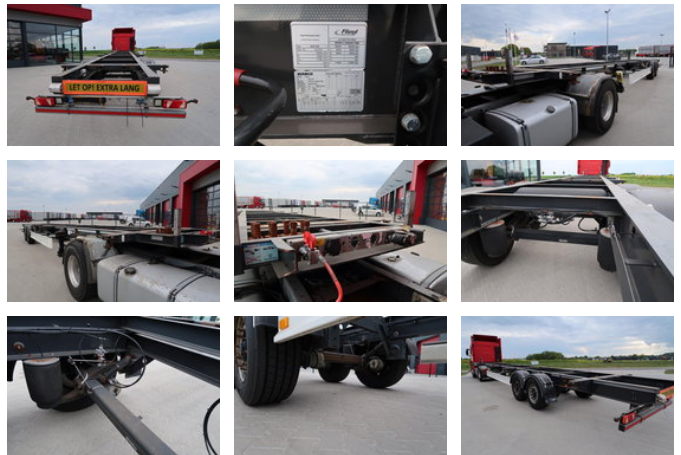

Fliegl SZS300 - 2015 - Container chassis

General features

Brand	Fliegl
Subcategory	Container chassis
Licence plate	ON-68-VZ
Construction year	2015
Date of first registration	02-07-2015
Condition	Used
General condition	Very good

Characteristics

Length	1.335cm
Width	2.550cm

Fliegl SZS300 - 2015 - Container chassis

Technical specifications

Number of axes

2

Accessories